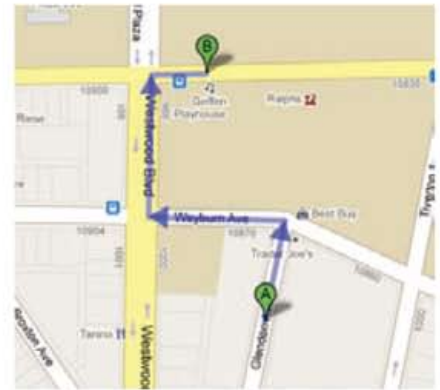

PARKING INFO

PALAZZO PARKING INSTRUCTIONS

- Enter the Palazzo parking structure and retain your parking ticket. The lot is located at 1010 Glendon Avenue, Los Angeles, CA 90024. Please note that the first level is reserved for hour parking only. Please park on the two lower levels and take the elevator to the street level.

- Walk to the Geffen Playhouse. The walk is under five minutes – about 2 blocks from the theater entrance.

- Full season subscribers received complimentary parking validation passes along with their tickets. Regular ticket buyers may show their same-day performance ticket to the concierge or box office staff for a validation pass allowing for parking at the \$4 rate.

- After the performance, return to the lot. Subscribers and those paying with credit card may go directly to their vehicles and drive to the exit gate. Please insert the ticket you received when first entering the lot into the machine near the gate arm first, then your validation pass. If you are a regular ticket holder, you will be asked to pay the discounted \$4 rate. A subscriber pass will open the gate arm at no cost. Regular ticket holders paying with cash are asked to use the automated pay station near the front entrance of the lot and following the instructions on the screen.